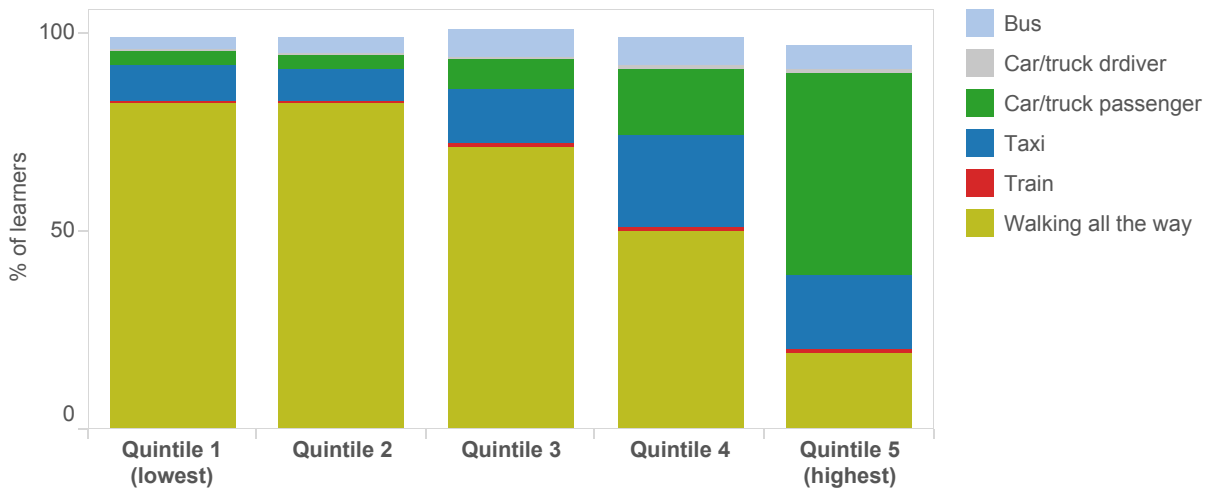

Hover over the charts for more information

Types of transport children use to get to school in South Africa

How scholars in rural, urban and metro areas travel

How scholars in different income groups travel

The annual income ranges per capita for the quintiles are:

Quintile 1: R0 to R2 244; **Quintile 2:** R2 245 to R7 032; **Quintile 3:** R7 033 to R14 400; **Quintile 4:** R14 401 to R36 000; **Quintile 5:** R36 001 upwards

Data source: National Household Travel Survey 2013, Statistics South Africa.
 Visualisation: Laura Grant, Mail & Guardian, 2014