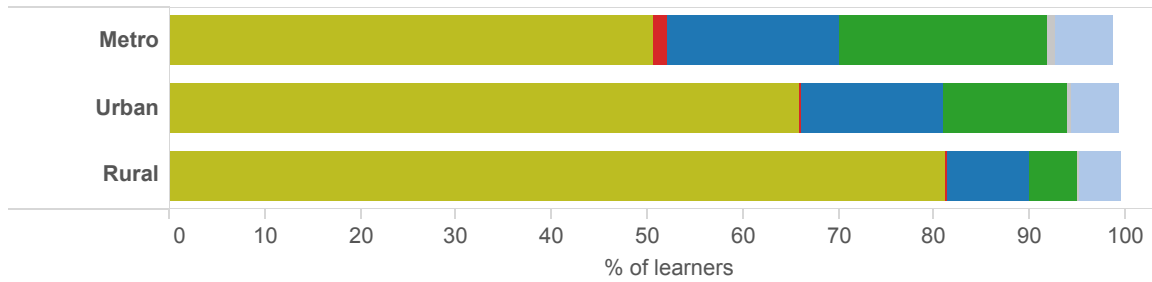

Hover over the charts for more information

Types of transport children use to get to school in South Africa

How scholars in rural, urban and metro areas travel

How scholars in different income groups travel

The annual income ranges per capita for the quintiles are:

Quintile 1: R0 to R2 244; **Quintile 2:** R2 245 to R7 032; **Quintile 3:** R7 033 to R14 400; **Quintile 4:** R14 401 to R36 000; **Quintile 5:** R36 001 upwards

Data source: National Household Travel Survey 2013, Statistics South Africa.
 Visualisation: Laura Grant, Mail & Guardian, 2014