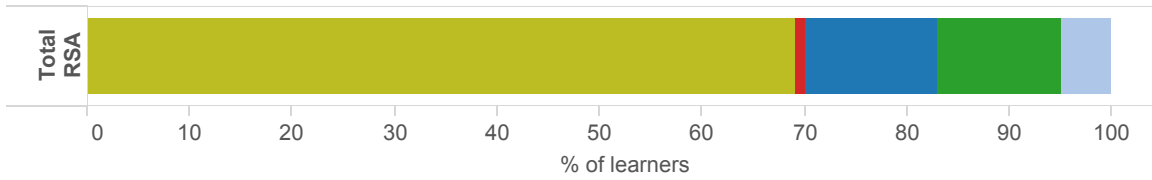

Hover over the charts for more information

Types of transport children use to get to school in South Africa

How scholars in rural, urban and metro areas travel

How scholars in different income groups travel

The annual income ranges per capita for the quintiles are:

Quintile 1: R0 to R2 244; **Quintile 2:** R2 245 to R7 032; **Quintile 3:** R7 033 to R14 400; **Quintile 4:** R14 401 to R36 000; **Quintile 5:** R36 001 upwards